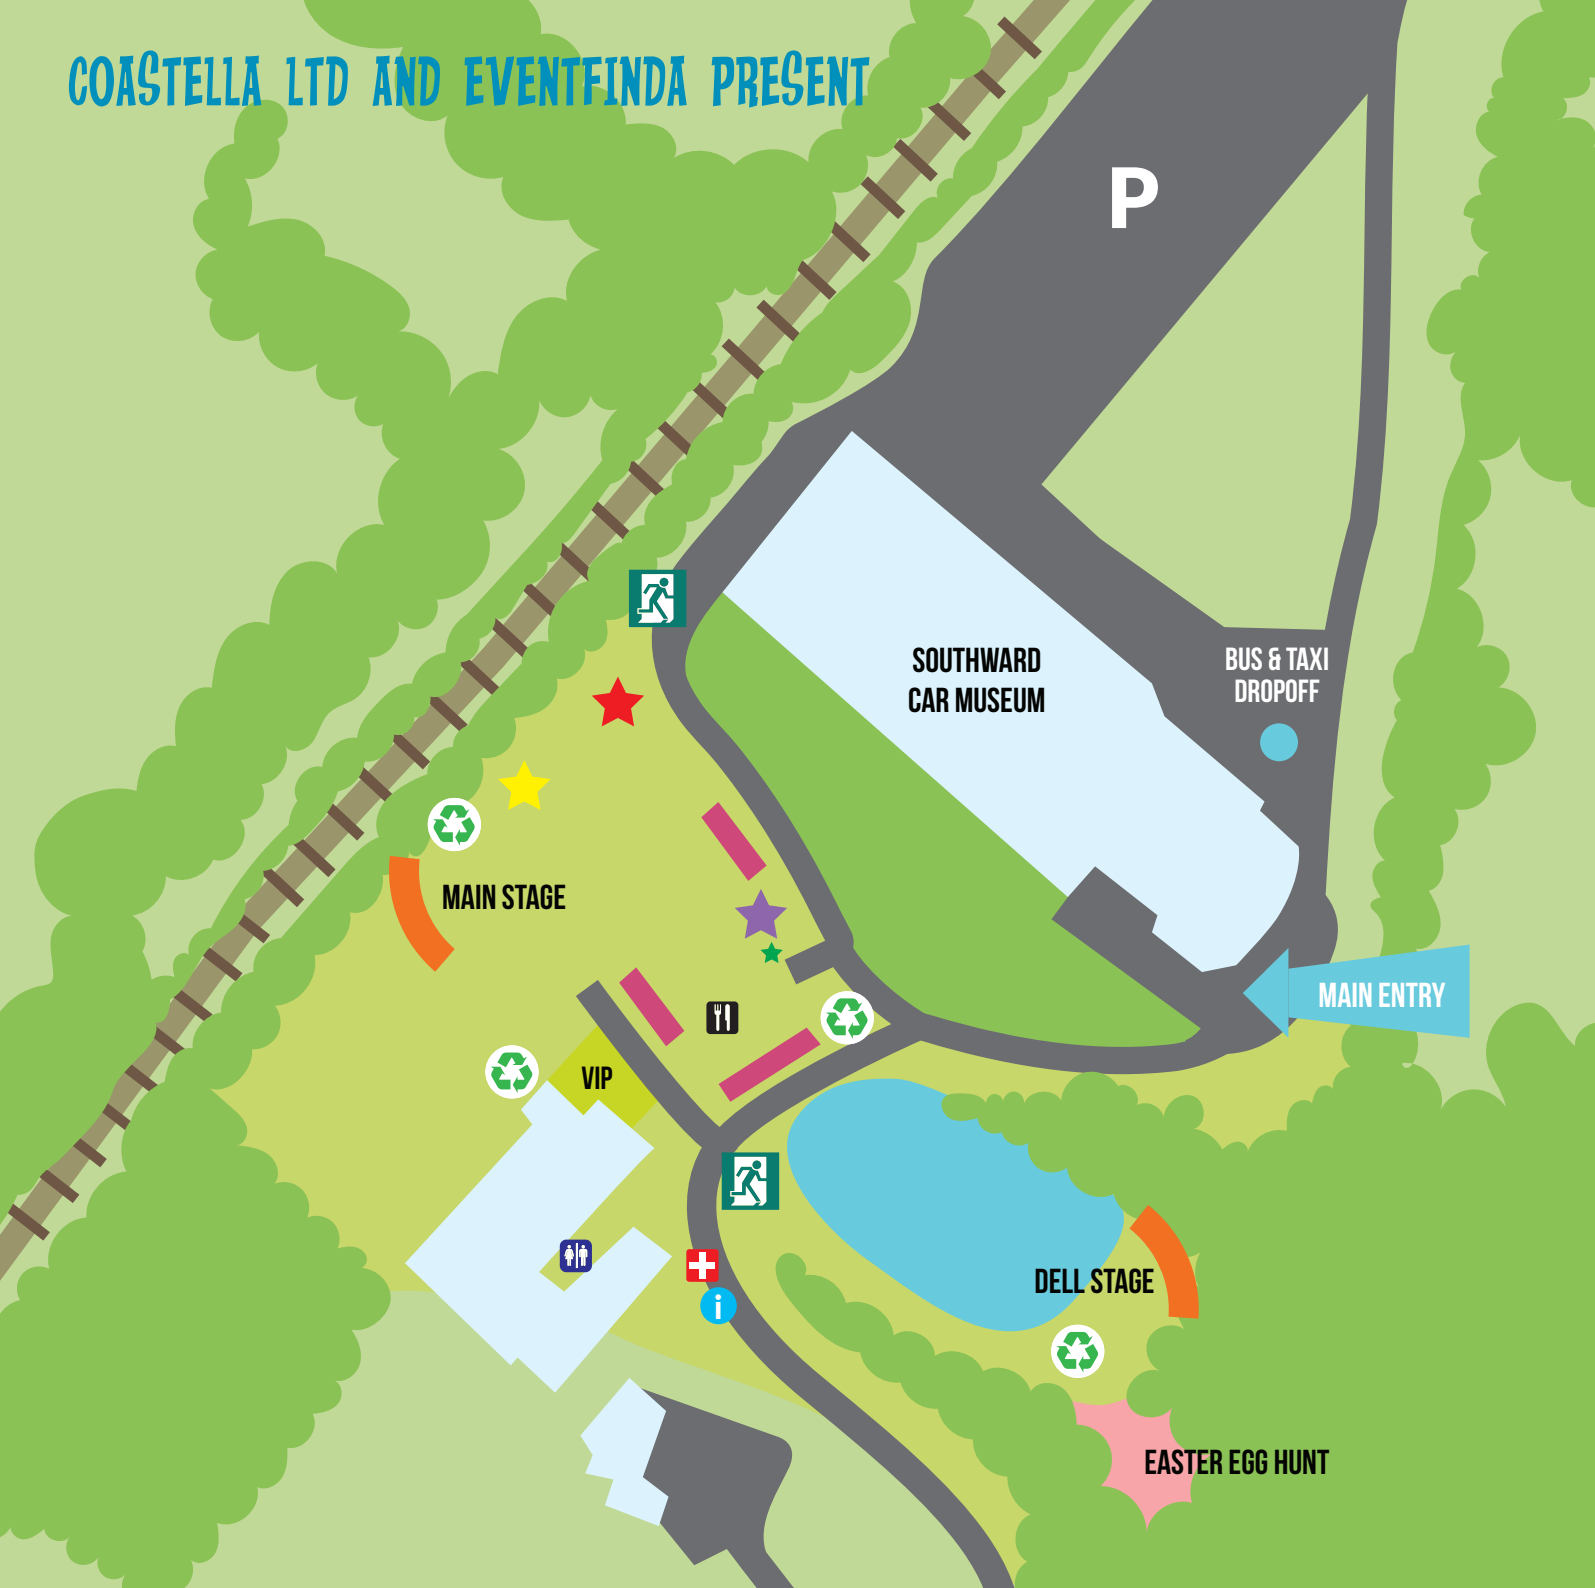

COASTELLA LTD AND EVENTFINDA PRESENT

**EASTER SAT**  
**26TH MARCH**  
**2-10PM**  
**SOUTHWARD**  
**CAR MUSEUM PARAPARAUMU**

- P** PARKING
- TOILETS
- WELLINGTON FREE AMBULANCE
- FOOD & BAR AREA
- INFO
- WASTE STATION
- EMERGENCY EXIT
- VIP AREA & BAR
- CIRCUS
- GALAXY FM
- CURBSIDE CABARET
- FACE PAINTING